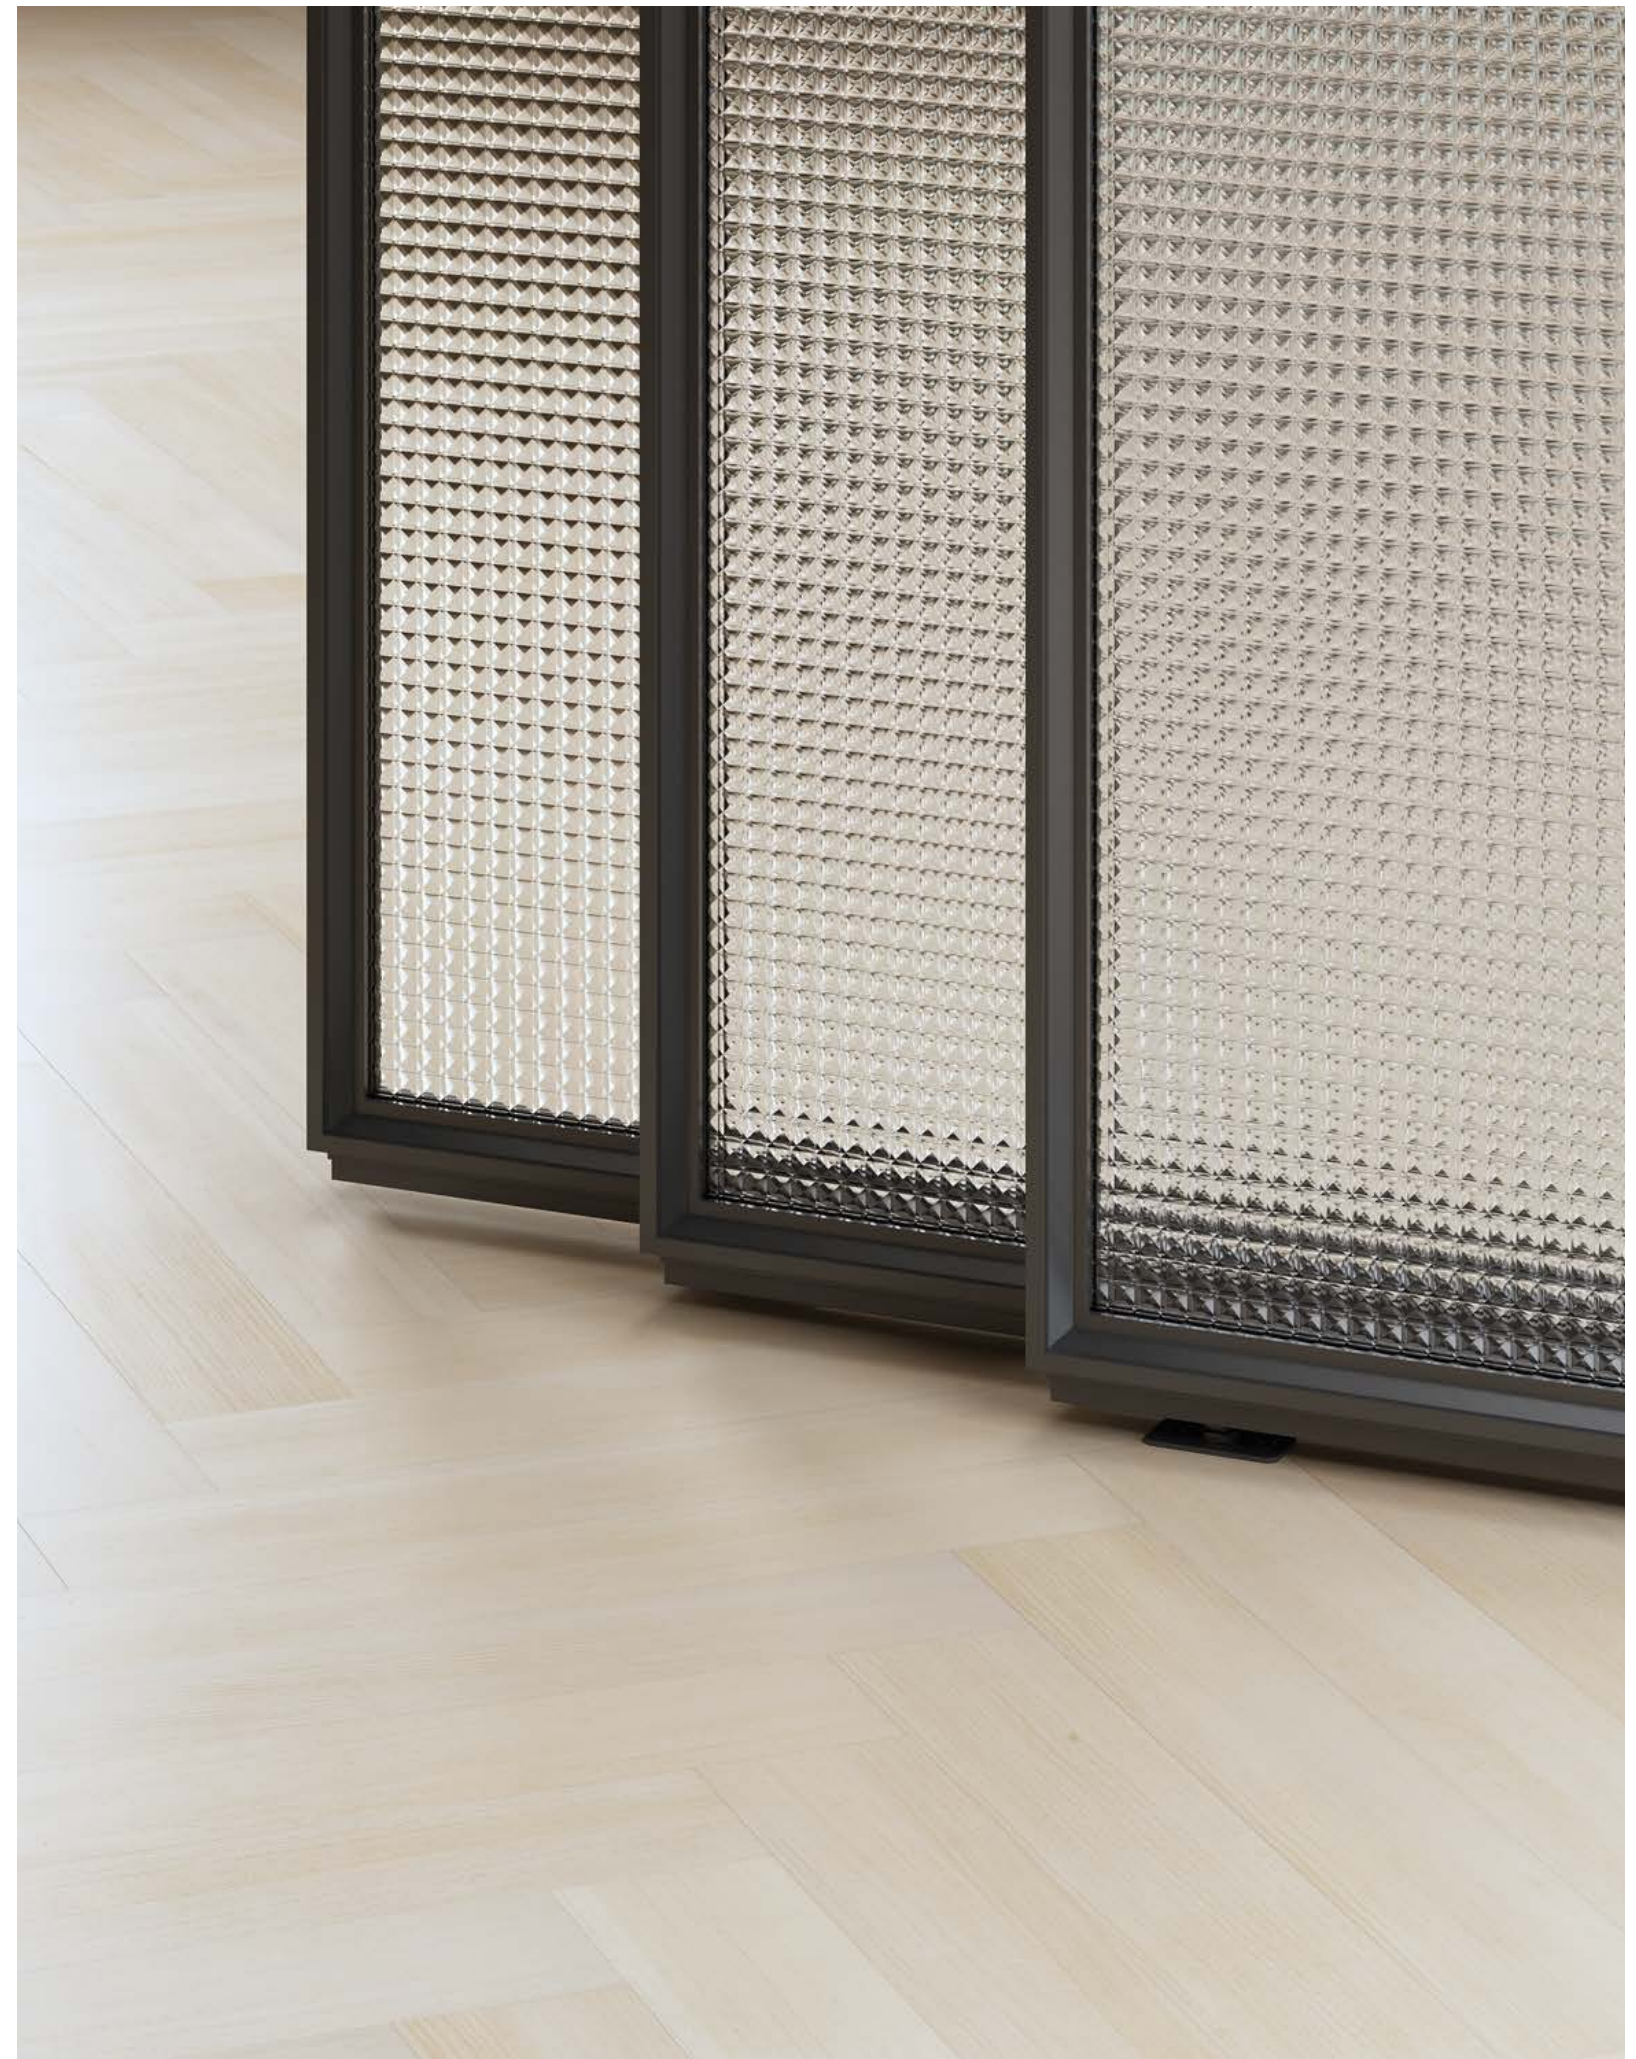

KD07

PARTITION DOOR / KD07

The use of light luxury and pure design language, abandon the shackles of traditional door, no guide rail integration design, deduce the minimalist and advanced beauty.

运用轻奢而纯粹的设计语言，摒弃传统门套的束缚，无下导轨的融合设计，演绎极简而高级的美感。