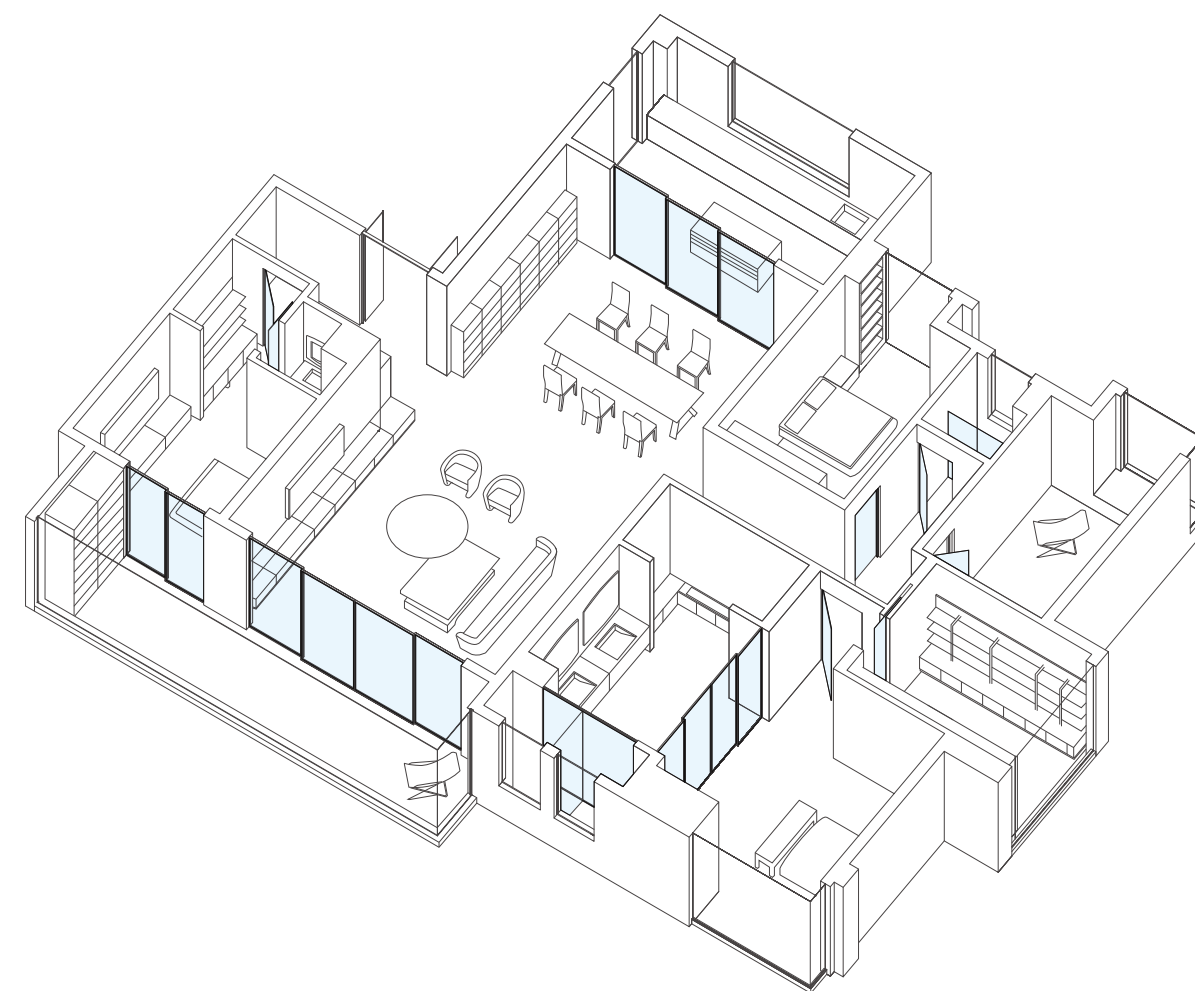

LENS 朗斯家居

PARTITION DOOR 朗斯 | 全景门

 选择朗斯 选择安全
CHOOSE LENS CHOOSE SAFE

LENS
PANORAMIC
ENTRANCE
朗斯 | 全景门

CHOOSE LENS CHOOSE SAFE
选择朗斯 选择安全

选择朗斯 选择安全
CHOOSE LENS CHOOSE SAFE

An.building space,
Always keep your home safe.
An.inscription for eternity,
With craftsmanship cast peace of mind quality.
An.design philosophy,
Integrating the humanities into every detail of
the product,
An.not just a responsibility,
Is a kind of good faith guardian.

安 . 构筑空间,
时刻坚守家的安全。
安 . 镌刻永恒,
以匠心铸写安心品质。
安 . 设计哲学,
融合人文科学考虑到产品每一个细节,
安 . 不仅是一份责任, 更是一种诚信的守护。
选择朗斯 选择安全!

PANORAMIC DOOR FULL HOUSE CUSTOMIZATION

全景门全屋定制

The subtraction design gives more possibilities and can be customized to create a subdivided space environment according to the needs of various scenes, integrating modern functionalism, comfort, flexibility and practicality.